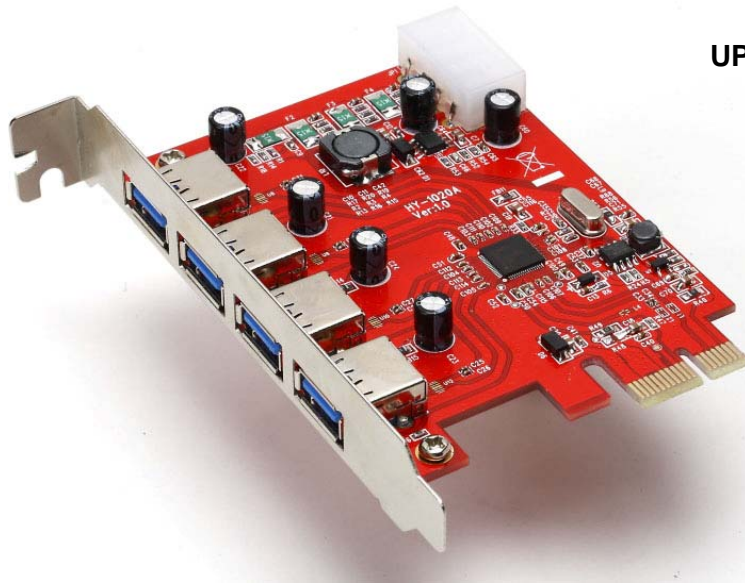

WELLAND

4 Port USB 3.0 PCI-E Host Card

UP-314C

Features:

- Compliant with USB 3.0 Specification
- Compliant with PCI Express Specification 3.0
- Support SuperSpeed (5 Gbps) / HighSpeed (480 Mbps) / FullSpeed (12 Mbps) / LowSpeed (1.5 Mbps) transaction
- Support any USB3.0, USB2.0 and USB1.1 devices
- Standard Form Factor
- Compliant with RoHS
- USB Bus Power mode
- USB3.0 Connector x 4