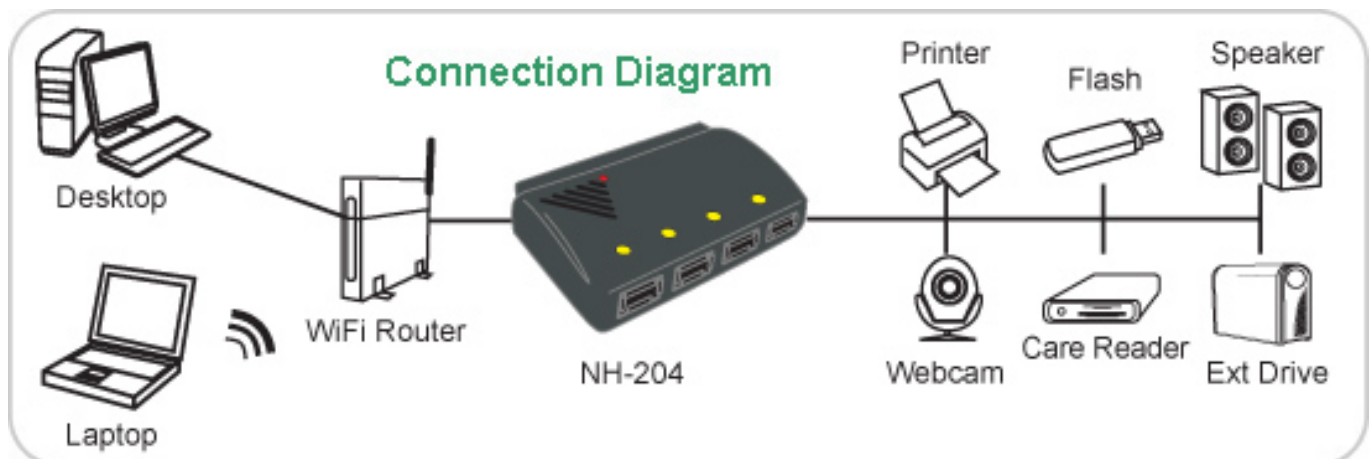

WELLAND

USB over IP ShareServer 4 Ports USB2.0, Ethernet 10/100Mbps

**NetBo
NH-204**

Sharing USB peripherals on a network now can be convenient by using the pocket-size NetBo USB Server.

The NetBo USB ShareServer allows multiple users to share a Multi-Function Printer over a network and also supports USB storage, like external hard drive, flash drive, USB card reader, USB camera, USB speaker and USB printer, all extensible over the 10/100Mbps port to your network. There is a built-in USB2.0 hub extension, so you can shove in up to 4 USB devices to use.

The NH204 is also a nice halfway station on the way to wireless application. It is essentially an USB hub that allows device sharing over the WIFI network when it connects to a wireless router. Definitely useful for small house or office network application.

Application:

WELLAND

Feature :

- Share USB 2.0 devices through your existing office or home IP network
- Share up to 4 USB 2.0 devices with the support of USB 2.0 Hub extension
- Allows multiple users to share a Multi-Function Printer (MFP) over the network to print, scan, and fax from any networked computer
- Allows multiple users to share an external hard drive, flash drive or memory card reader over the network.
- Share a USB1.1 webcam over a network. (Only 1 unit of USB1.1 webcam simultaneously)
- Enjoy music stored on any networked PC with an USB speaker.
- Simple GUI for easy configuration, monitoring, and firmware upgrade.
- Supported protocols : LPR/LPD, DHCP.
- Support USB2.0 and backward compatible USB 1.1 devices.